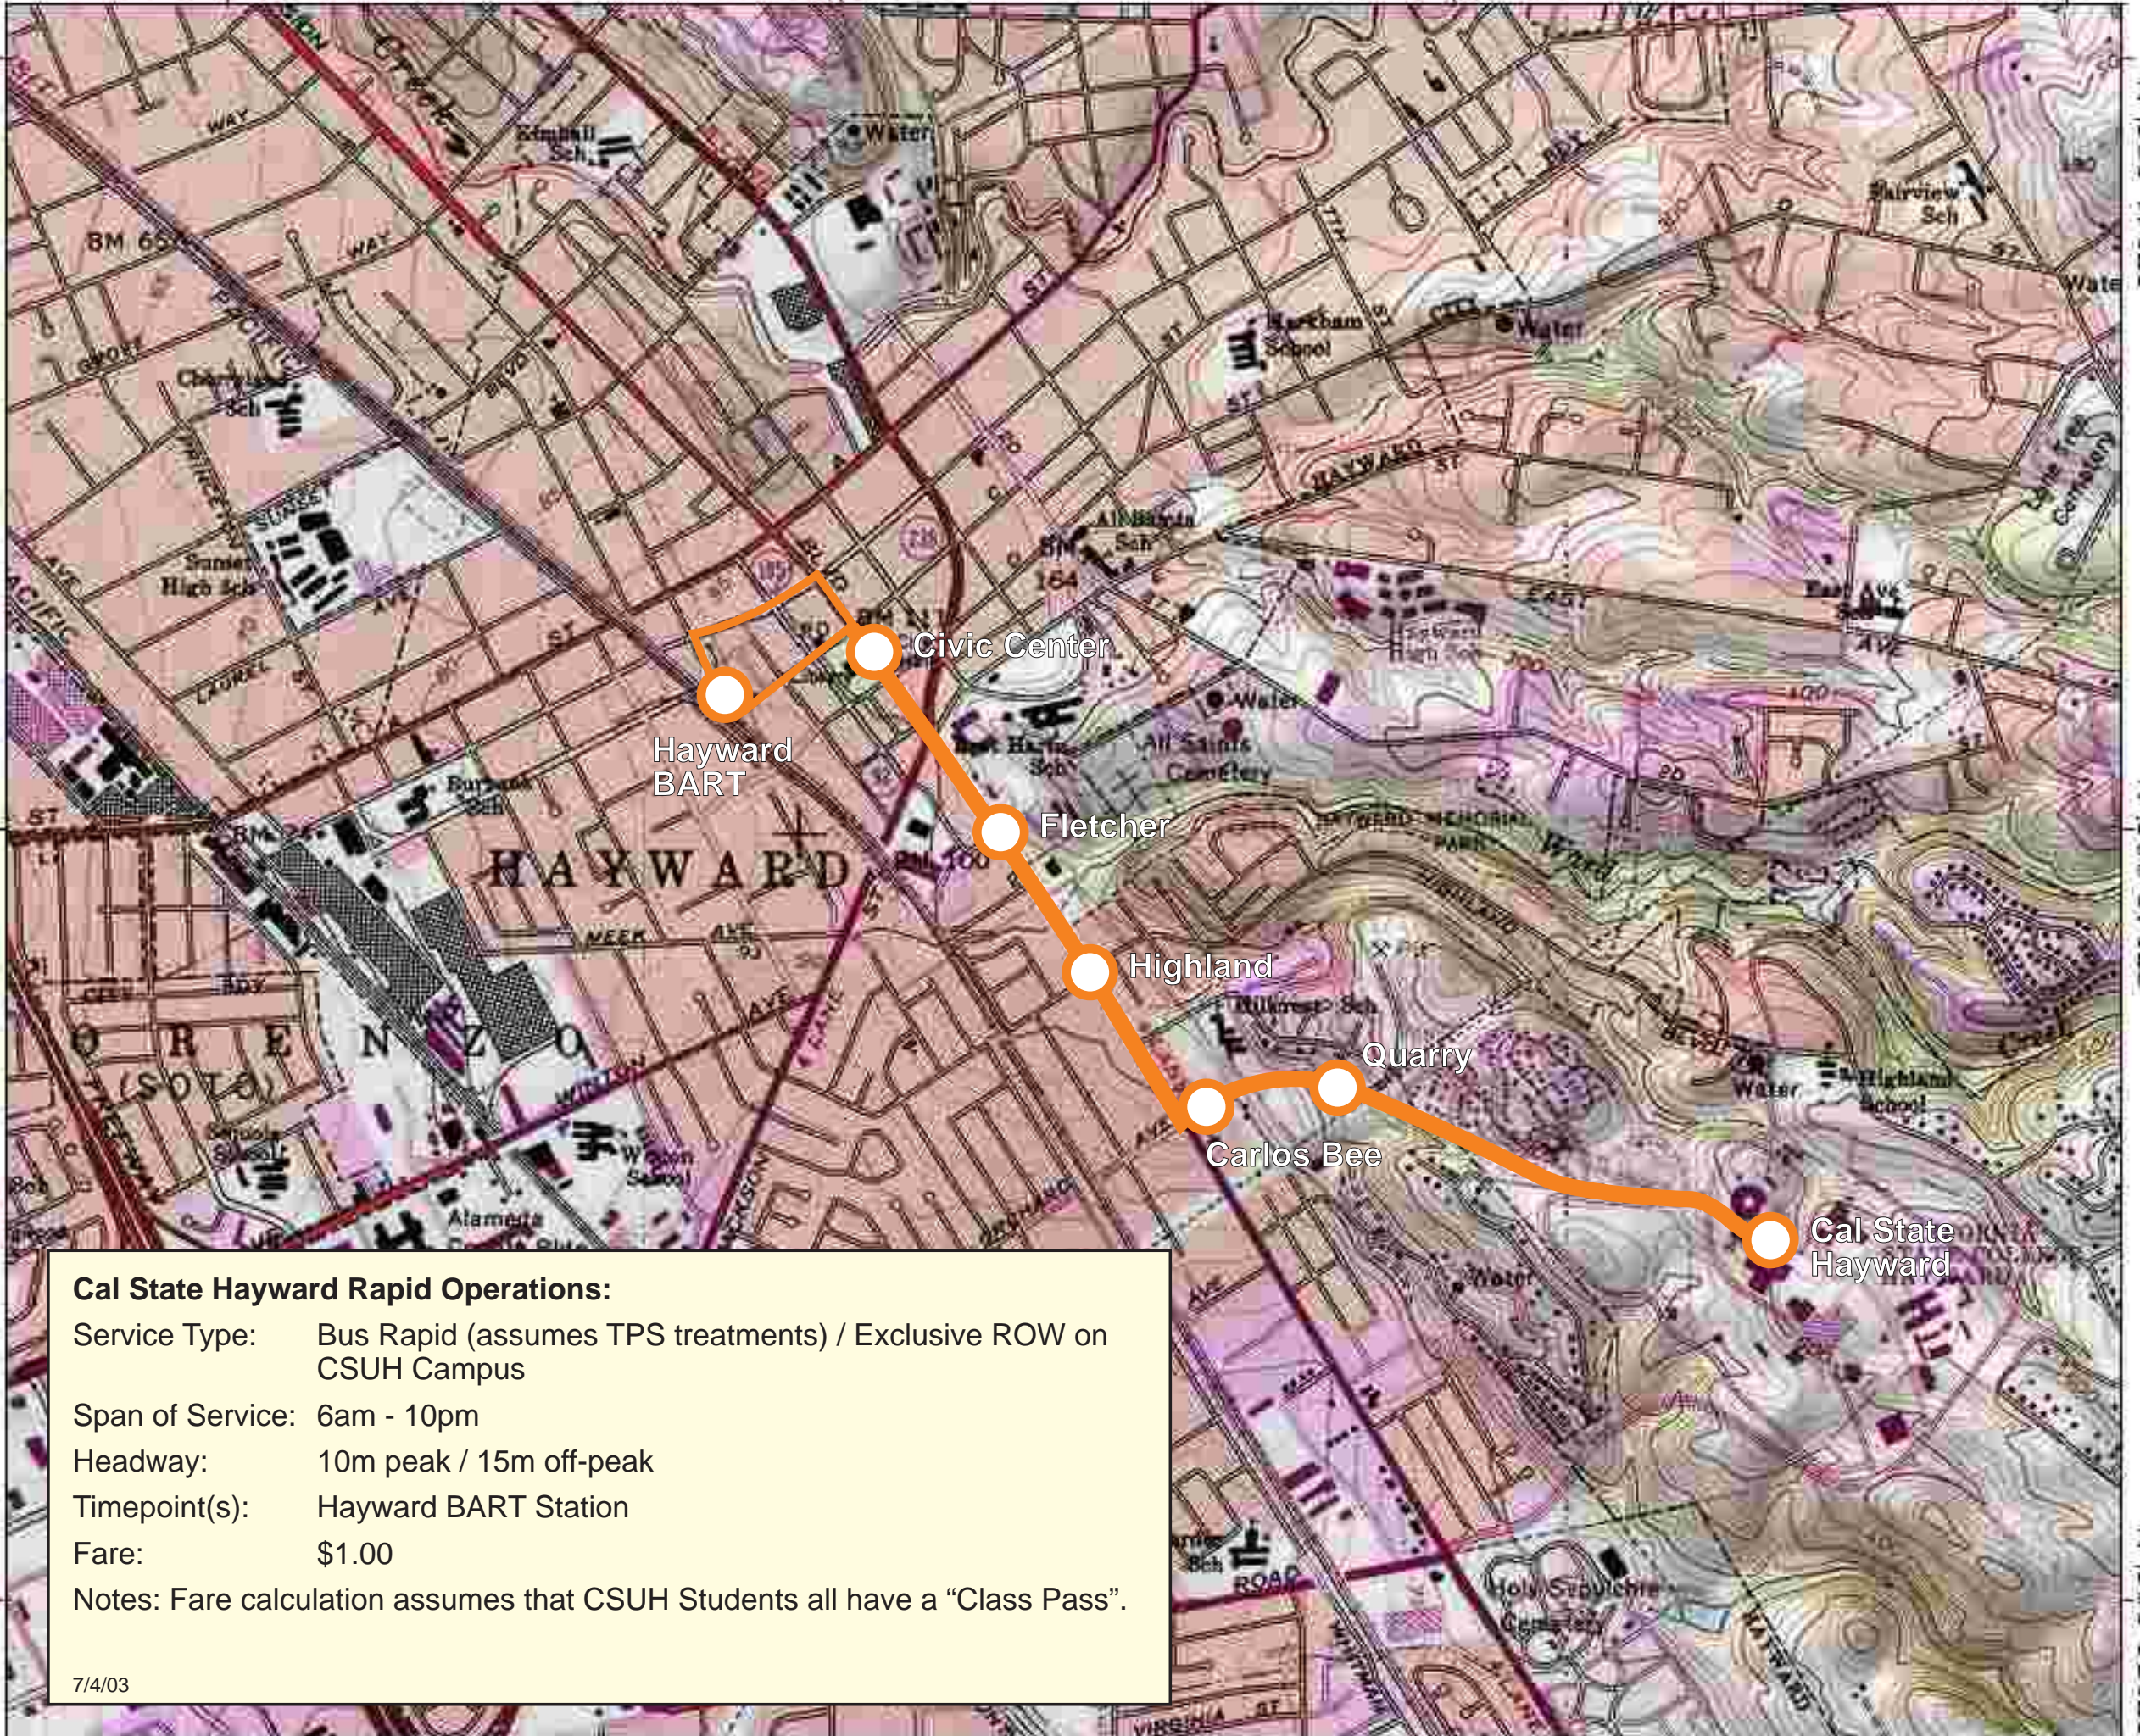

122°06.000' W

122°05.000' W

122°04.000' W

WGS84 122°03.000' W

37°41.000' N

37°41.000' N

37°40.000' N

37°40.000' N

37°39.000' N

37°39.000' N

122°06.000' W

122°05.000' W

122°04.000' W

WGS84 122°03.000' W

**Cal State Hayward Rapid Operations:**

Service Type: Bus Rapid (assumes TPS treatments) / Exclusive ROW on CSUH Campus

Span of Service: 6am - 10pm

Headway: 10m peak / 15m off-peak

Timepoint(s): Hayward BART Station

Fare: \$1.00

Notes: Fare calculation assumes that CSUH Students all have a "Class Pass".

7/4/03

**CSUH Rapid**